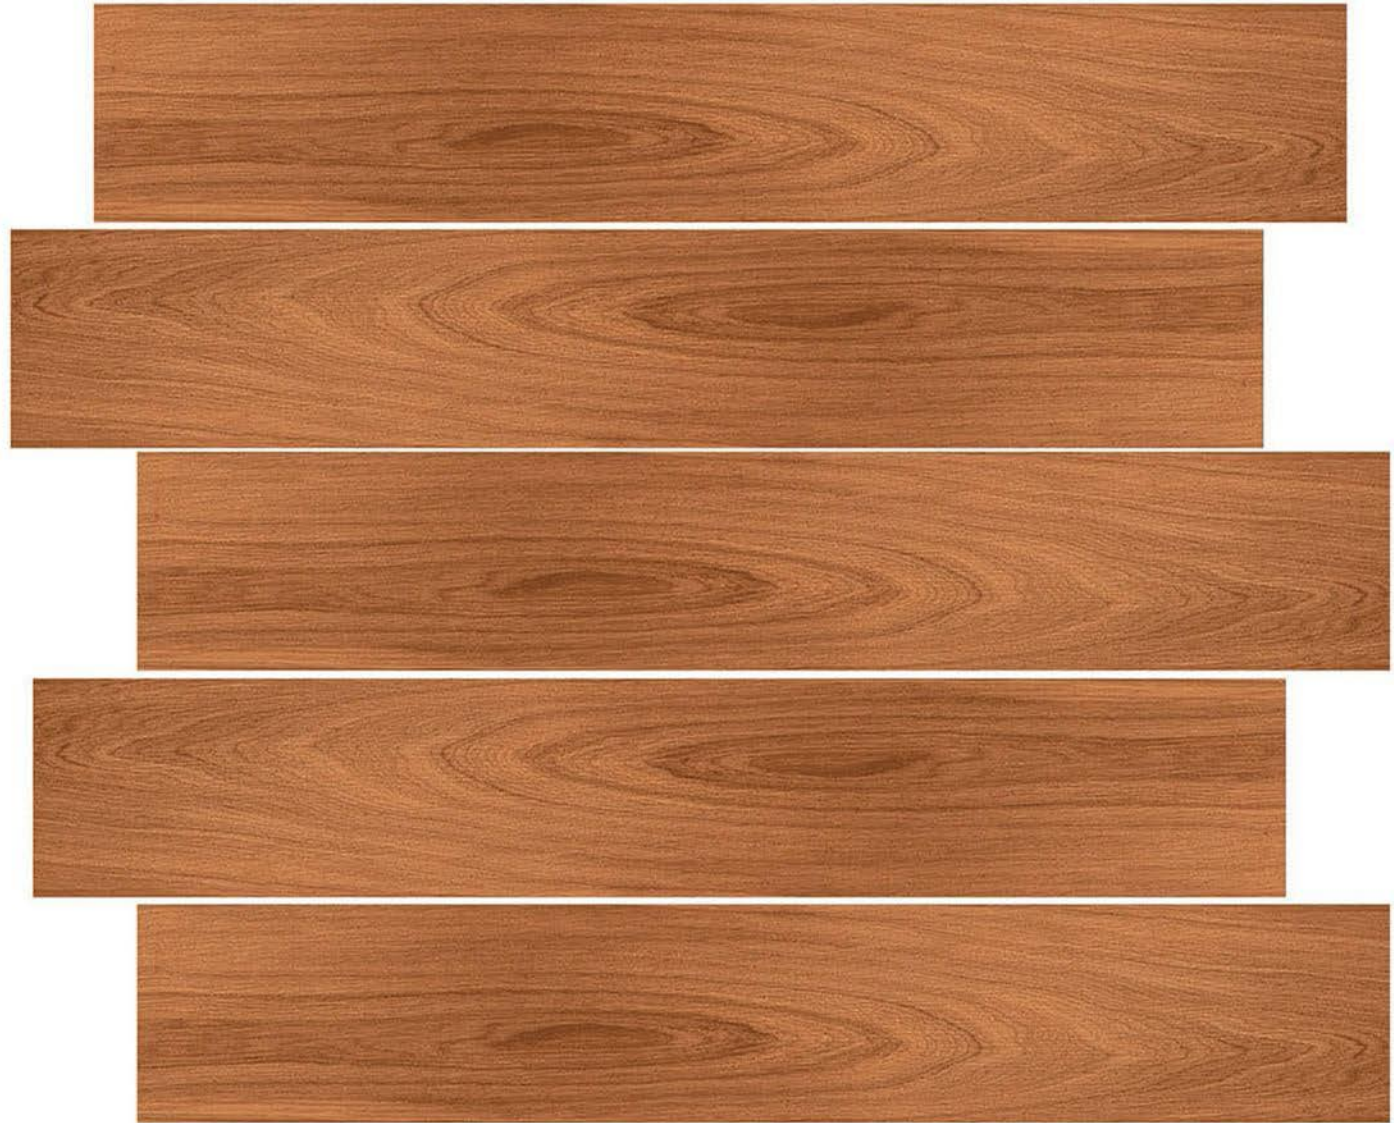

DIGITAL
GLAZED
VITRIFIED
TILES

Traventine grey

DIGITAL
GLAZED
VITRIFIED
TILES

Traventine Red

DIGITAL
GLAZED
VITRIFIED
TILES

Travertine White

DIGITAL
GLAZED
VITRIFIED
TILES

Walnut Brown