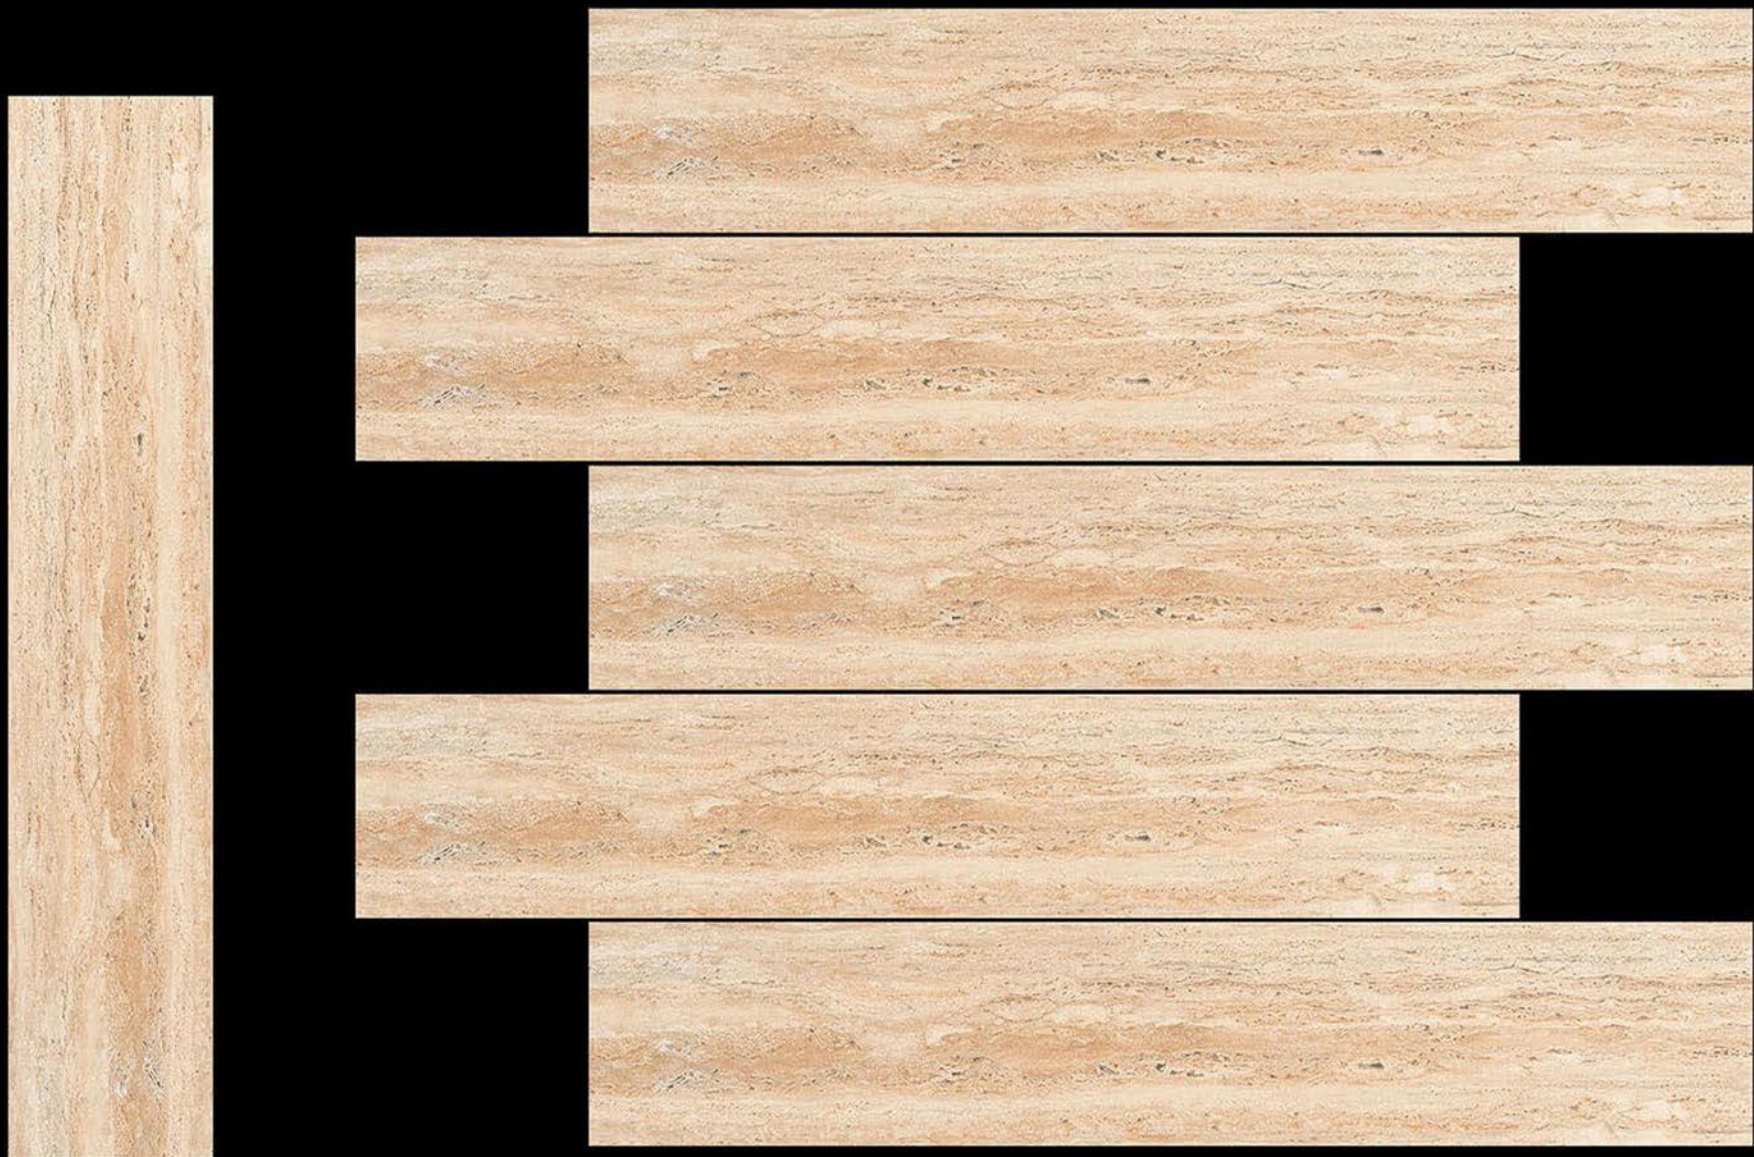

Solid Wood

SWISS WALNUT

DIGITAL
GLAZED
VITRIFIED
TILES

Timber Wood

Traventine Beige

DIGITAL
GLAZED
VITRIFIED
TILES

Traventine Brown

Traventine Dark grey