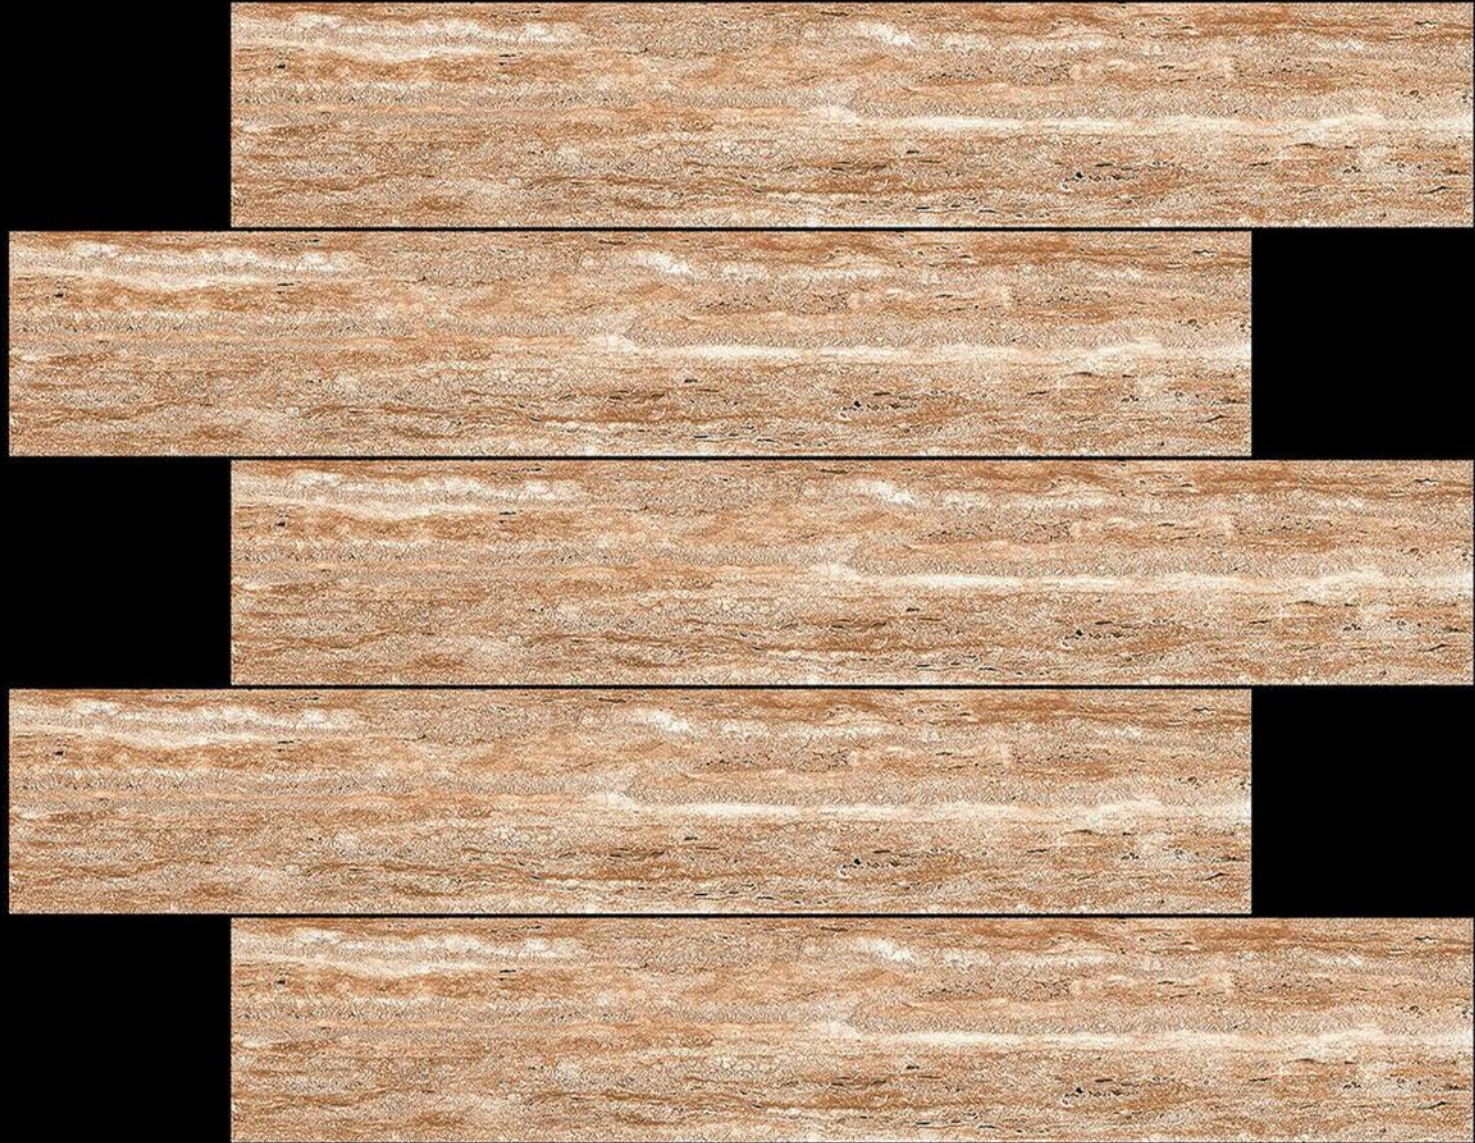

DIGITAL
GLAZED
VITRIFIED
TILES