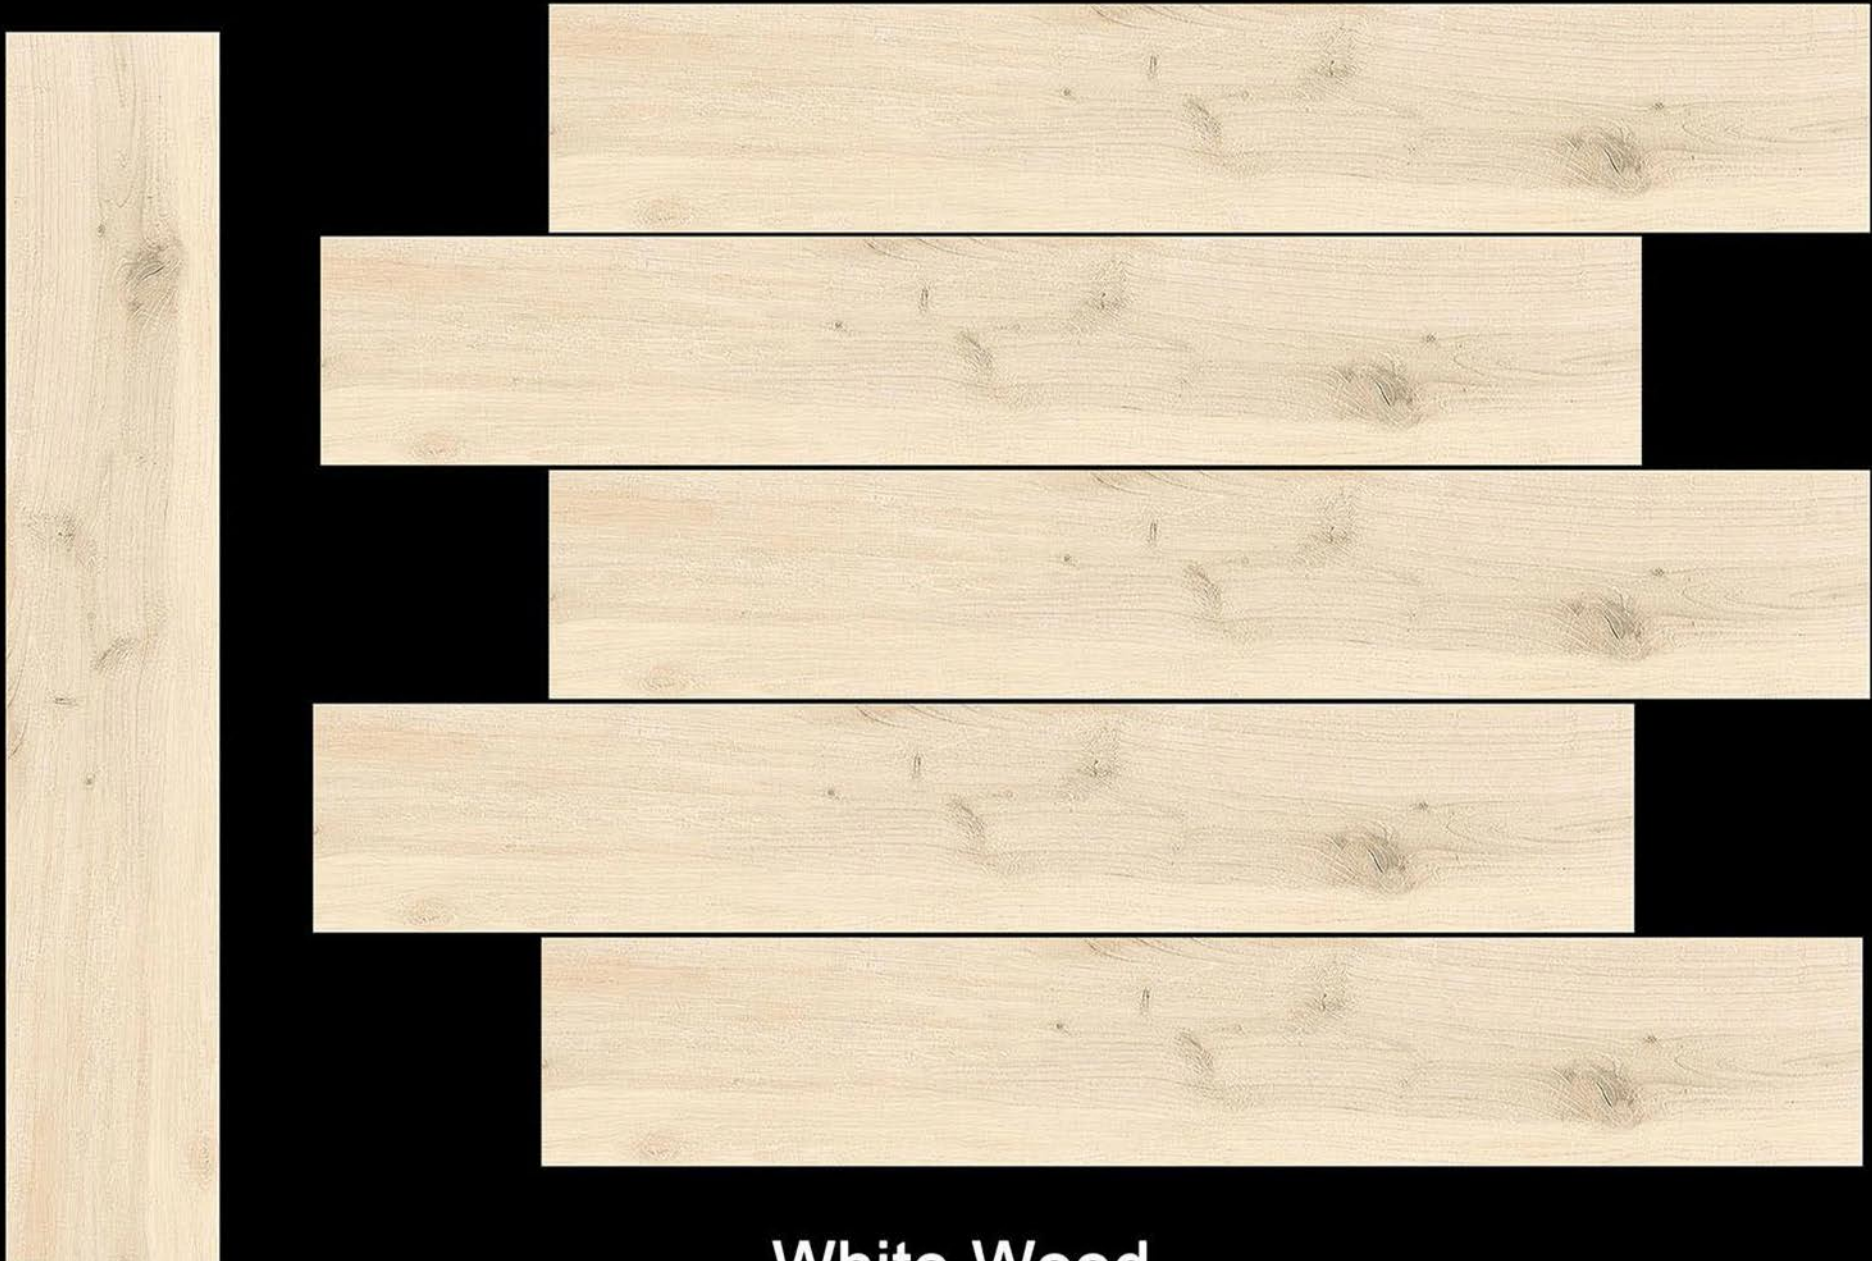

White Wood

DIGITAL
GLAZED
VITRIFIED
TILES