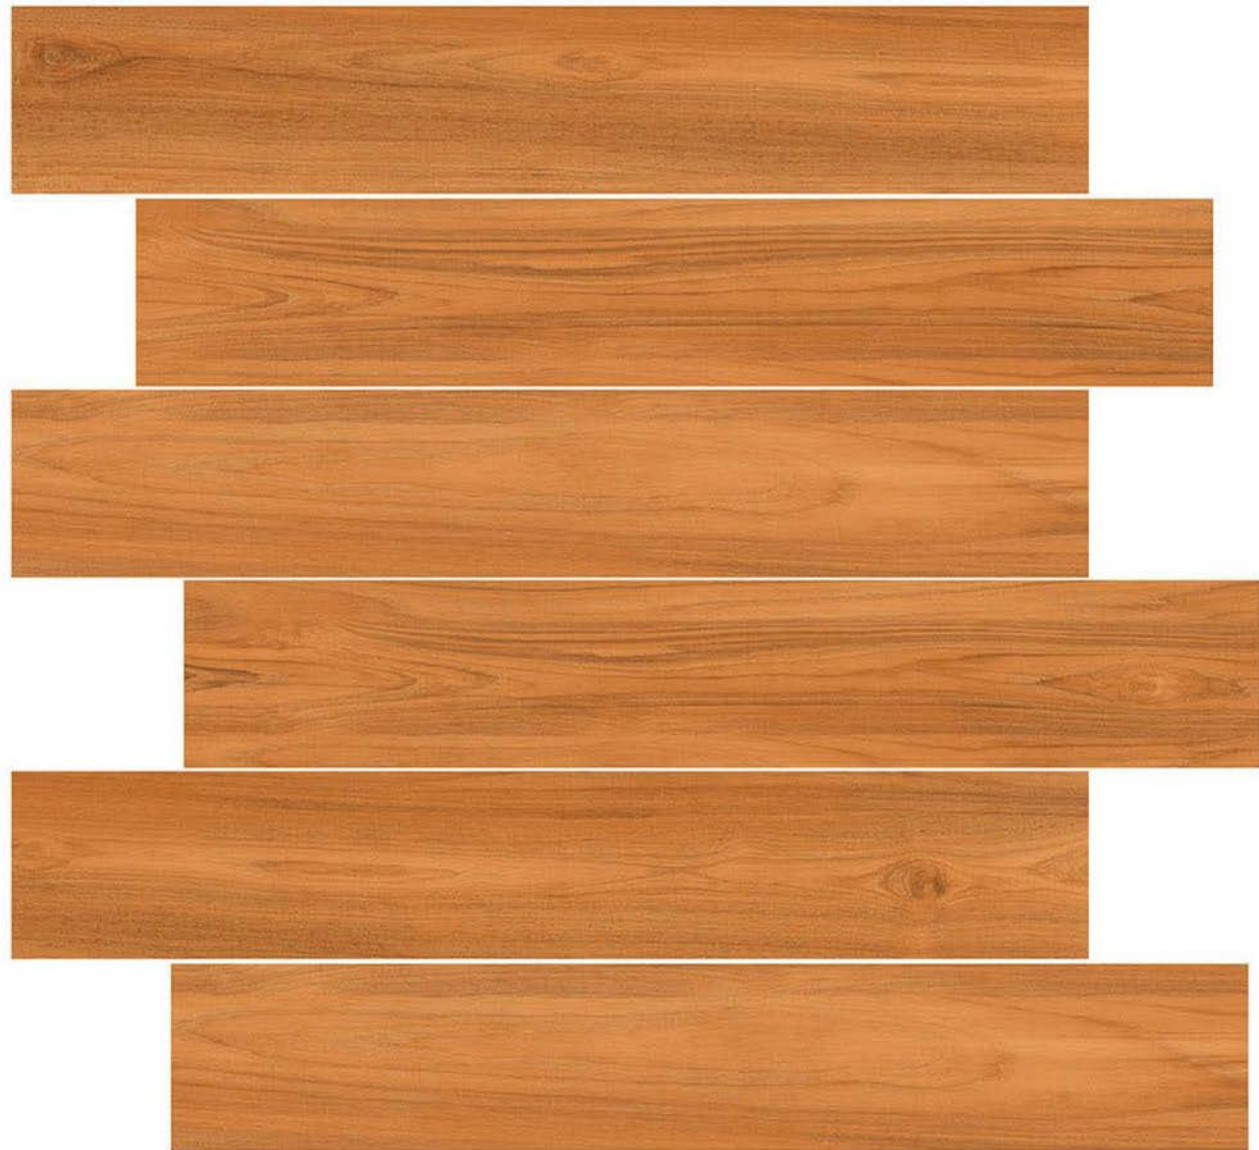

London rose

DIGITAL
GLAZED
VITRIFIED
TILES