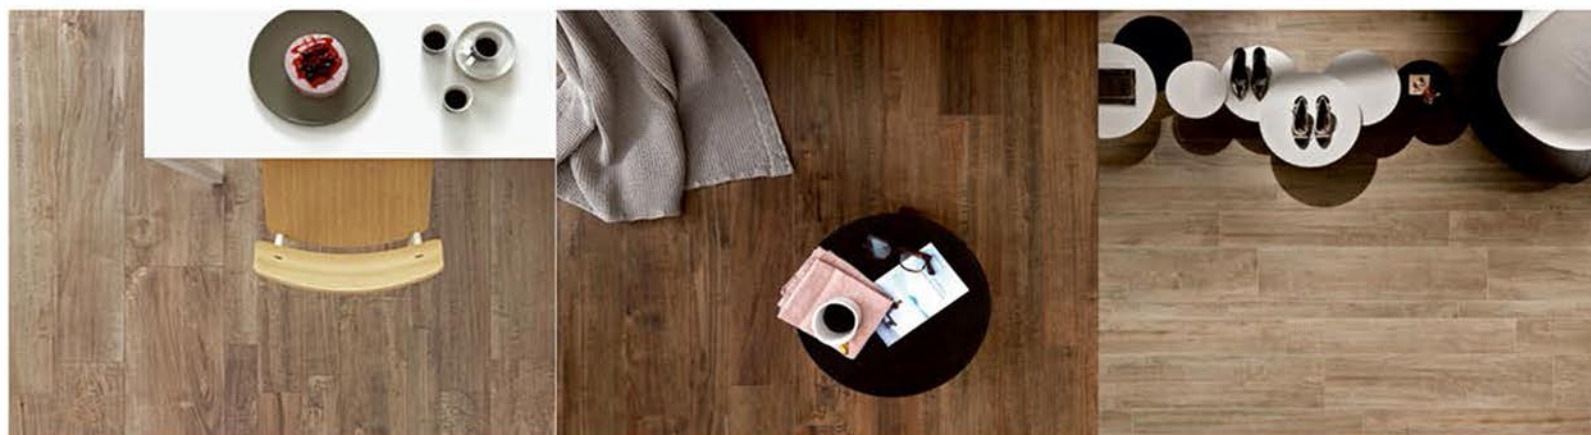

A T M O S F E R E   N A T U R A L I