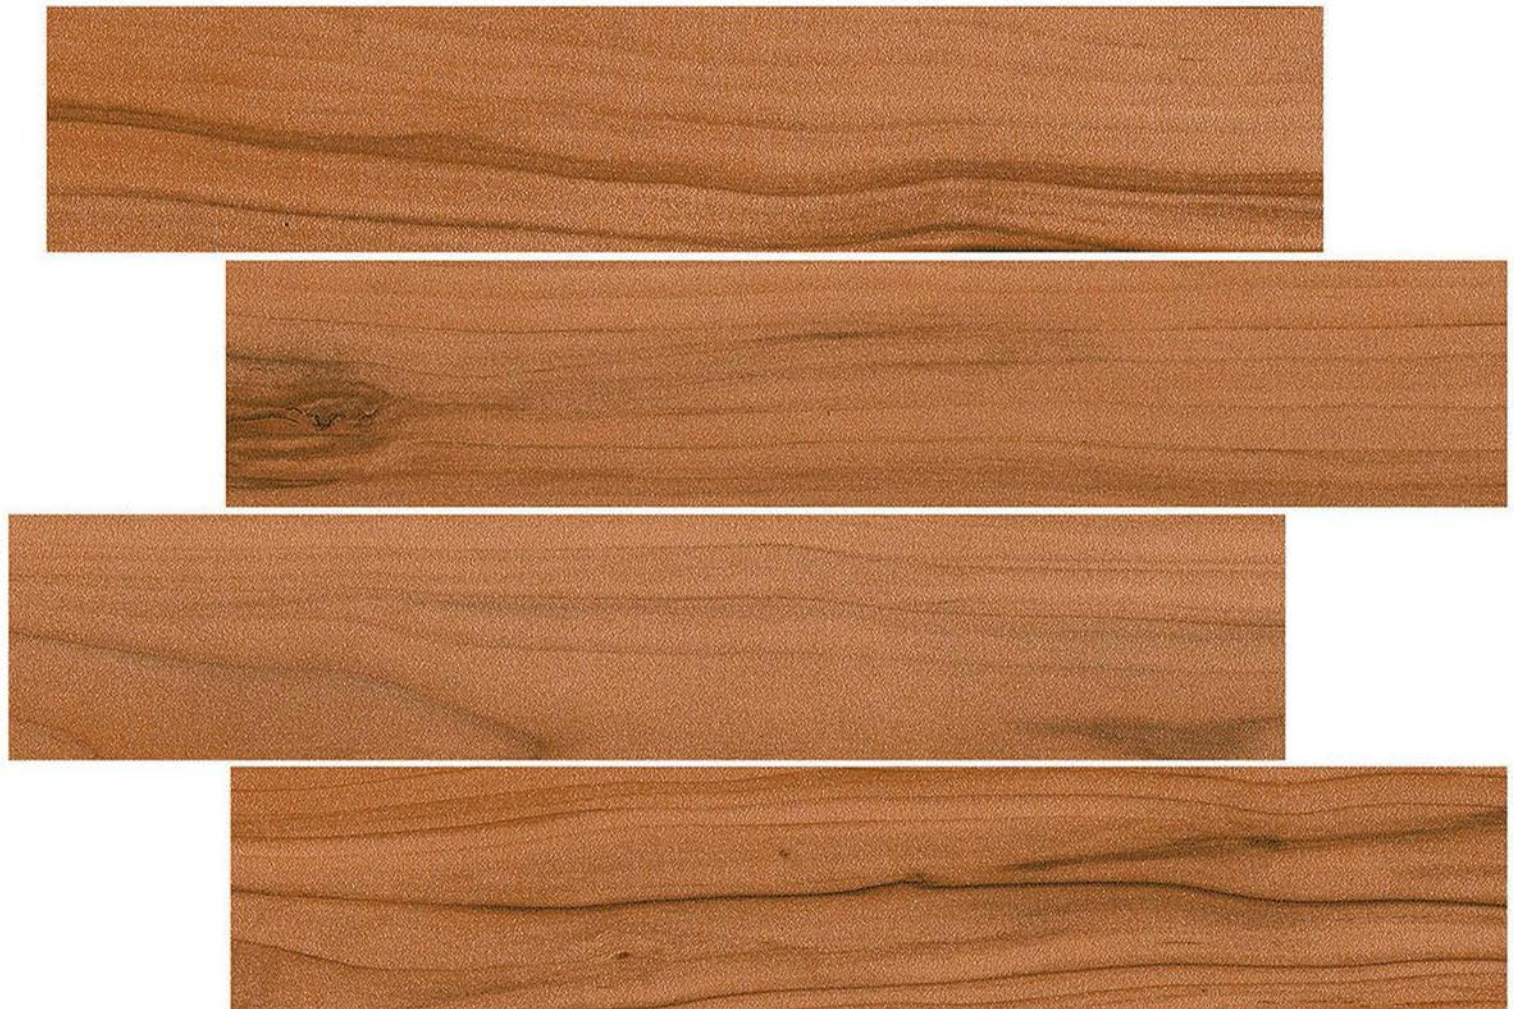

Marina Wood

DIGITAL
GLAZED
VITRIFIED
TILES

Marvel Beige

DIGITAL
GLAZED
VITRIFIED
TILES

Masur brich wood

Mogito Blue

DIGITAL
GLAZED
VITRIFIED
TILES

NATURAL DRY WOOD