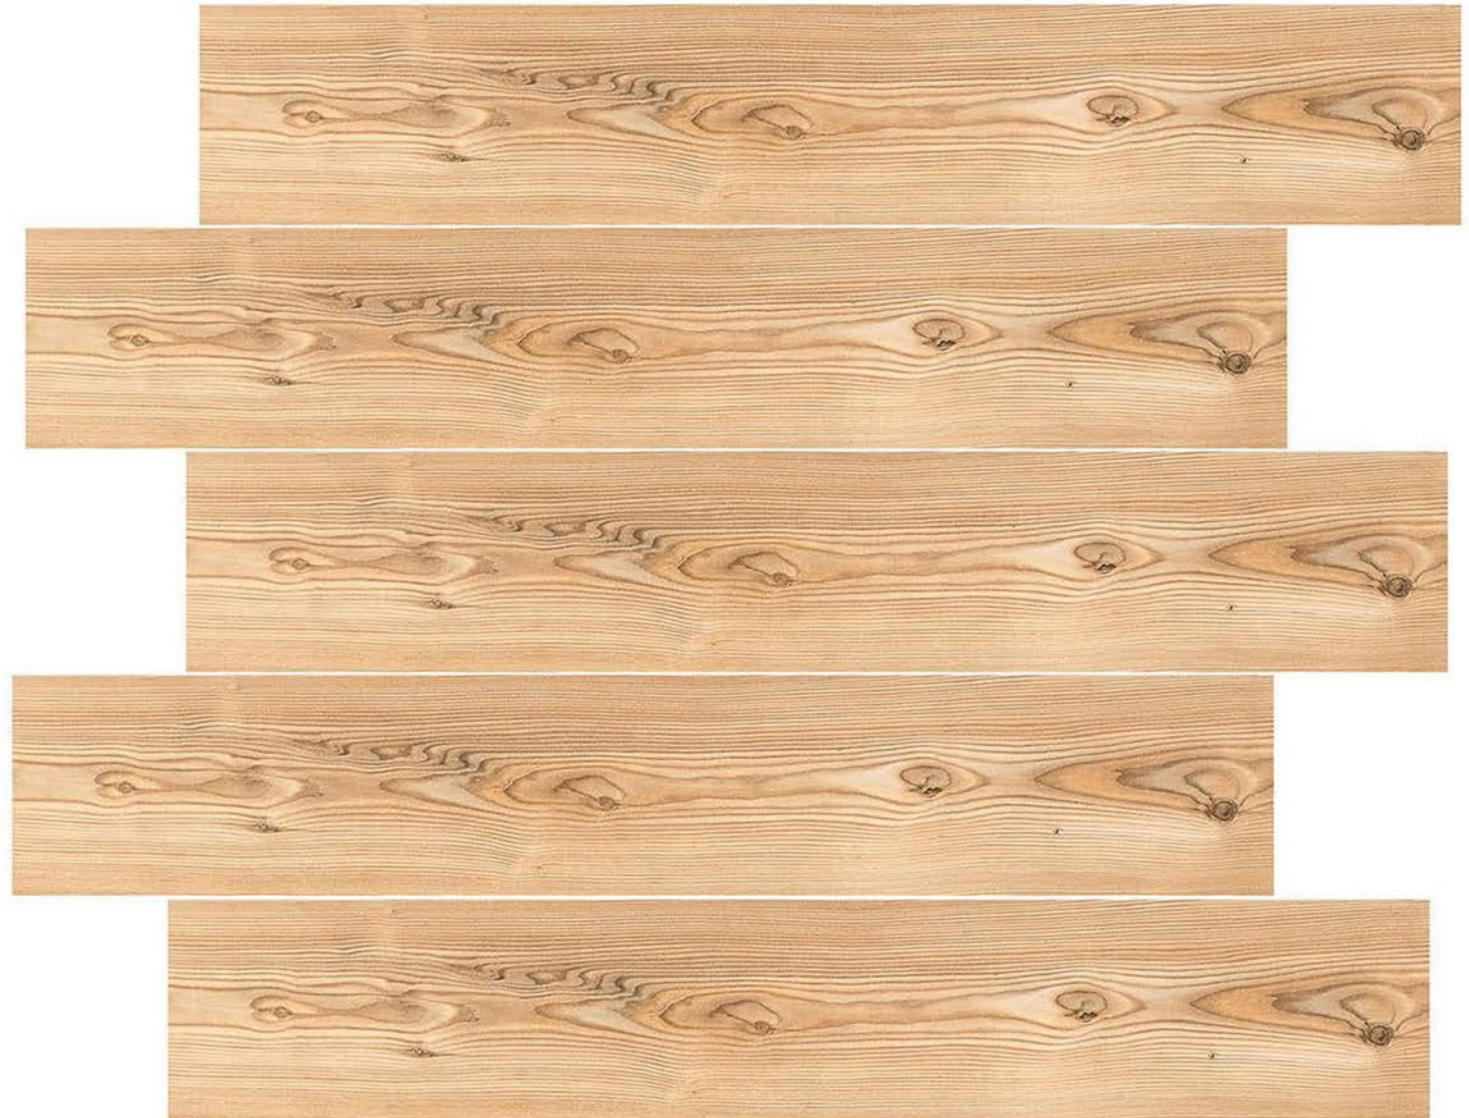

Cherry Wood

Coco Wood

coffee brown

Corson Wood Light grey

DIGITAL
GLAZED
VITRIFIED
TILES

Corson Wood grey

DIGITAL
GLAZED
VITRIFIED
TILES

Corson Wood