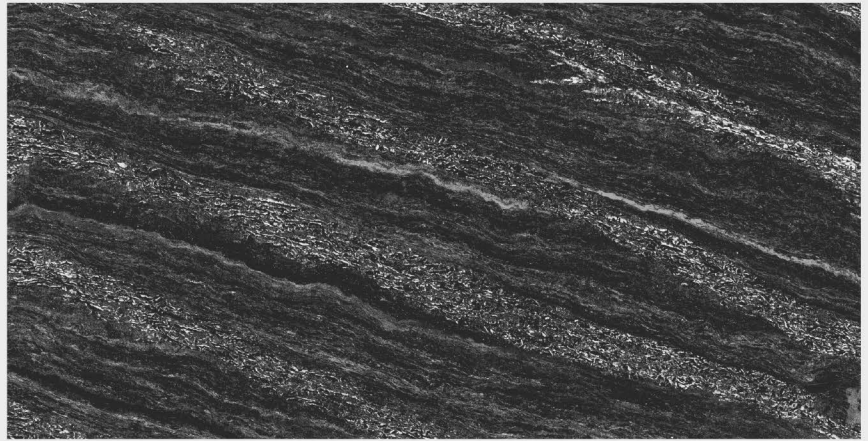

ROCCO BLACK (DARK) ●

600x1200mm ●

DOUBLE CHARGE ●