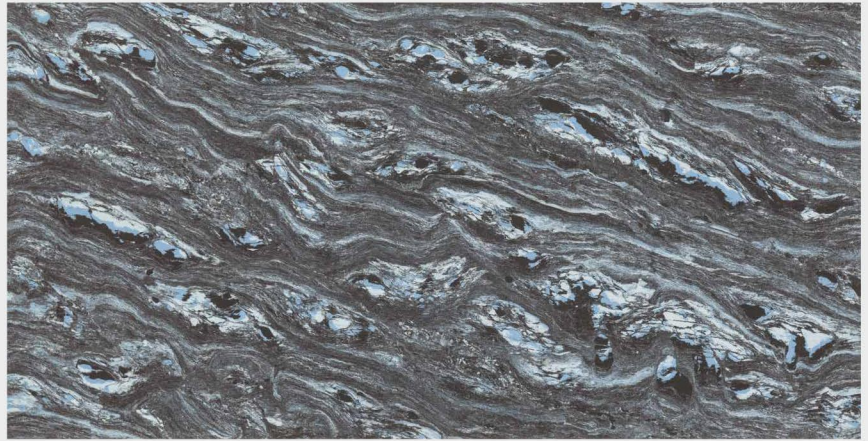

MARBLE TIGER GREY (DARK) ●

600x1200mm ●

DOUBLE CHARGE ●

MARBLE OCEAN BLUE (SP. DARK) ●

600x1200mm ●

DOUBLE CHARGE ●

MITRA IMPEX LLP

 www.mitraimpex.co  enquiry@mitraimpex.co  +91 99786 26399