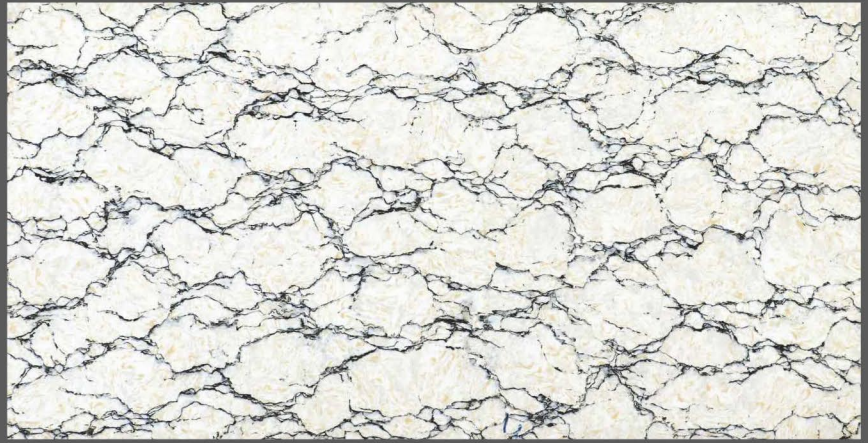

SPIDER WHITE (LIGHT) ●

600x1200mm ●

DOUBLE CHARGE ●