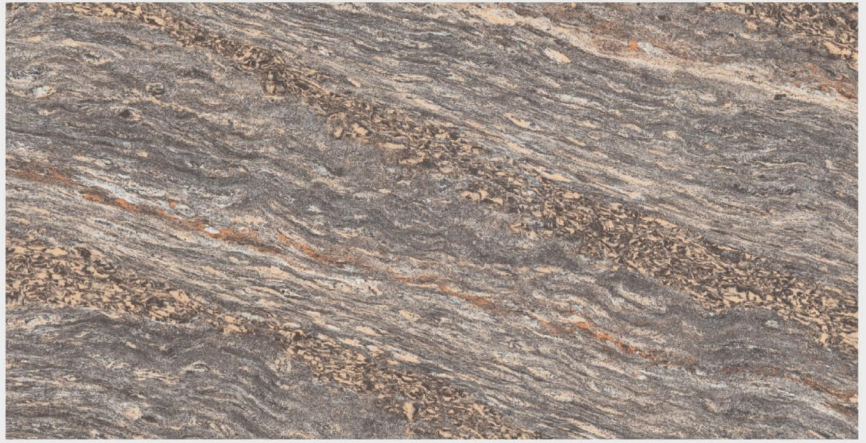

600x1200mm ●

DOUBLE CHARGE ●

ROCCO CANVAS (DARK) ●

600x1200mm ●

DOUBLE CHARGE ●

ROCCO ELEGANCE (DARK) ●

600x1200mm ●

DOUBLE CHARGE ●