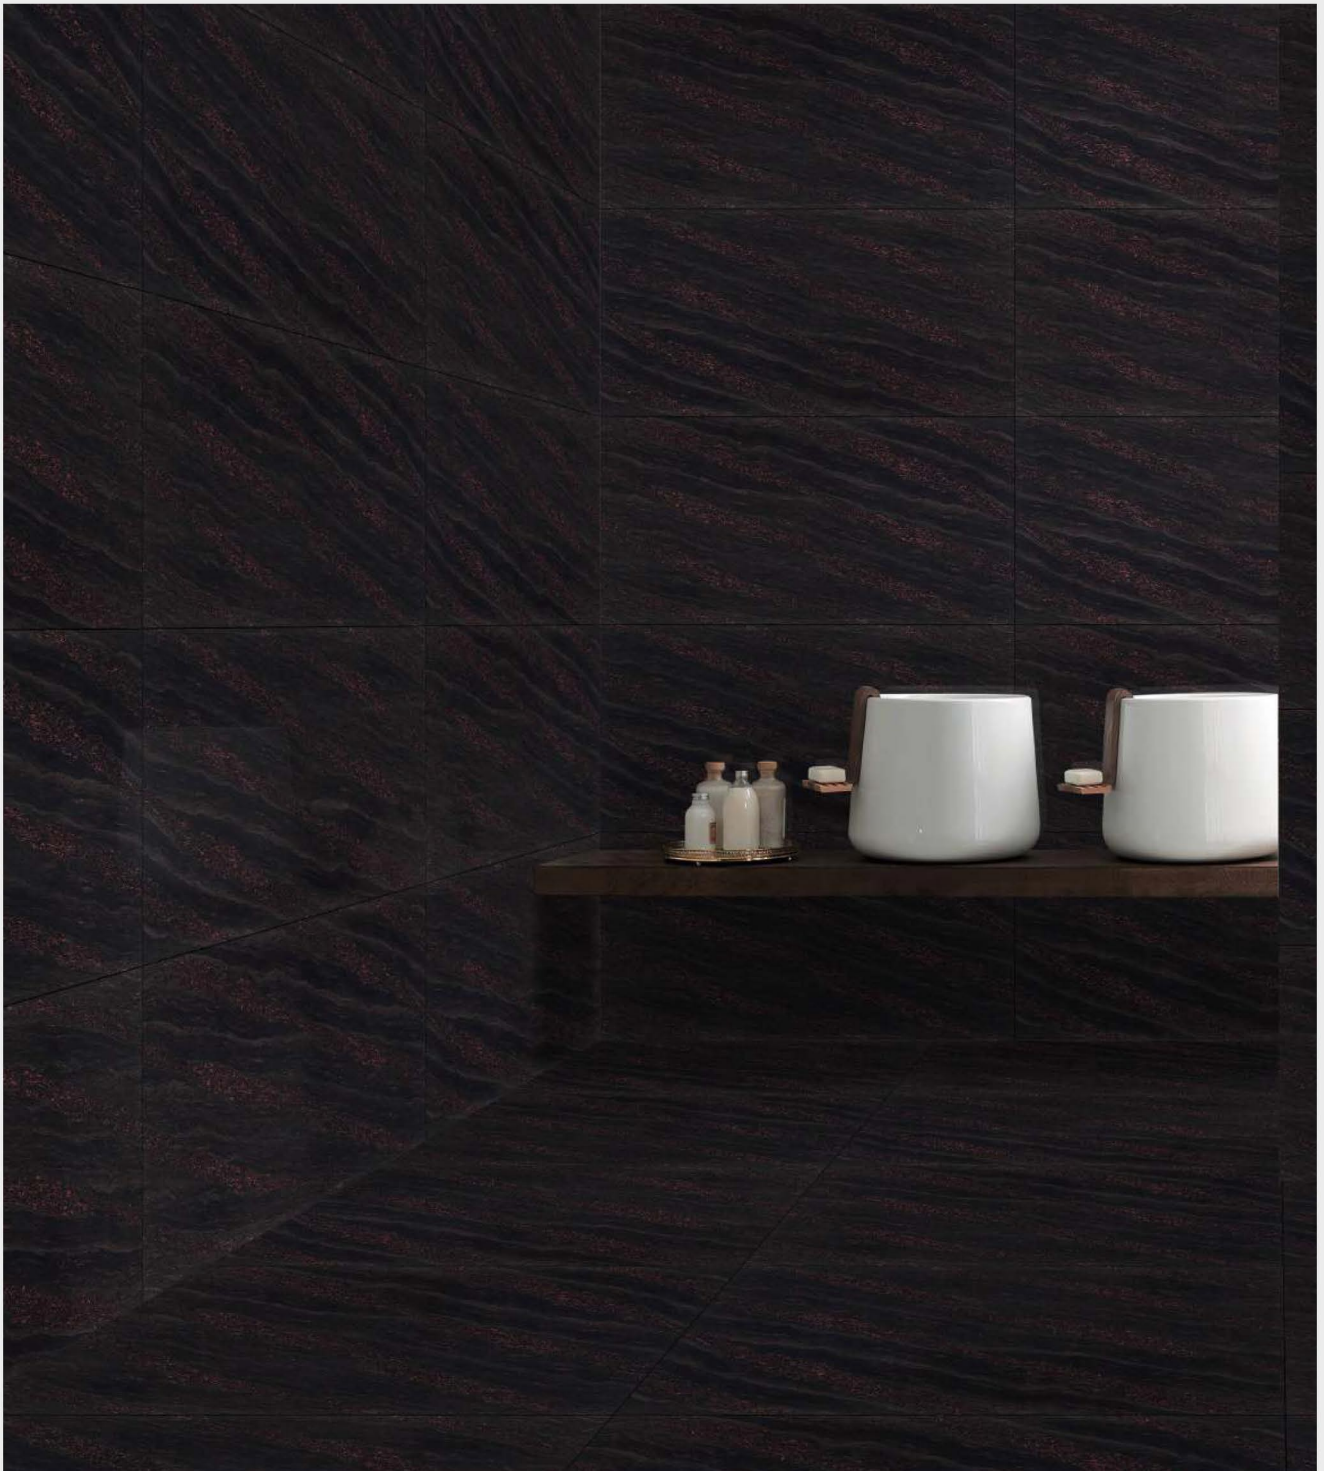

ROCCO BROWN (DARK) ●

600x1200mm ●

DOUBLE CHARGE ●

ROCCO BLACK (DARK) ●

600x1200mm ●

DOUBLE CHARGE ●

ROCCO CHARCOAL (DARK) ●

600x1200mm ●

DOUBLE CHARGE ●

ROCCO LAVA (DARK) ●

600x1200mm ●

DOUBLE CHARGE ●

INTRODUCING
SPIDER SERIES

600x1200mm DOUBLE CHARGE VITRIFIED TILE

Fall in love with the wilderness of your ambience with our exclusively unique collection. These tiles are an art derived by the exquisite craftsmanship of our artisans. Become one with the characteristics of nature and build a profound dexterity around your space. These tiles will make you play with your creativity with imaginative playfulness.