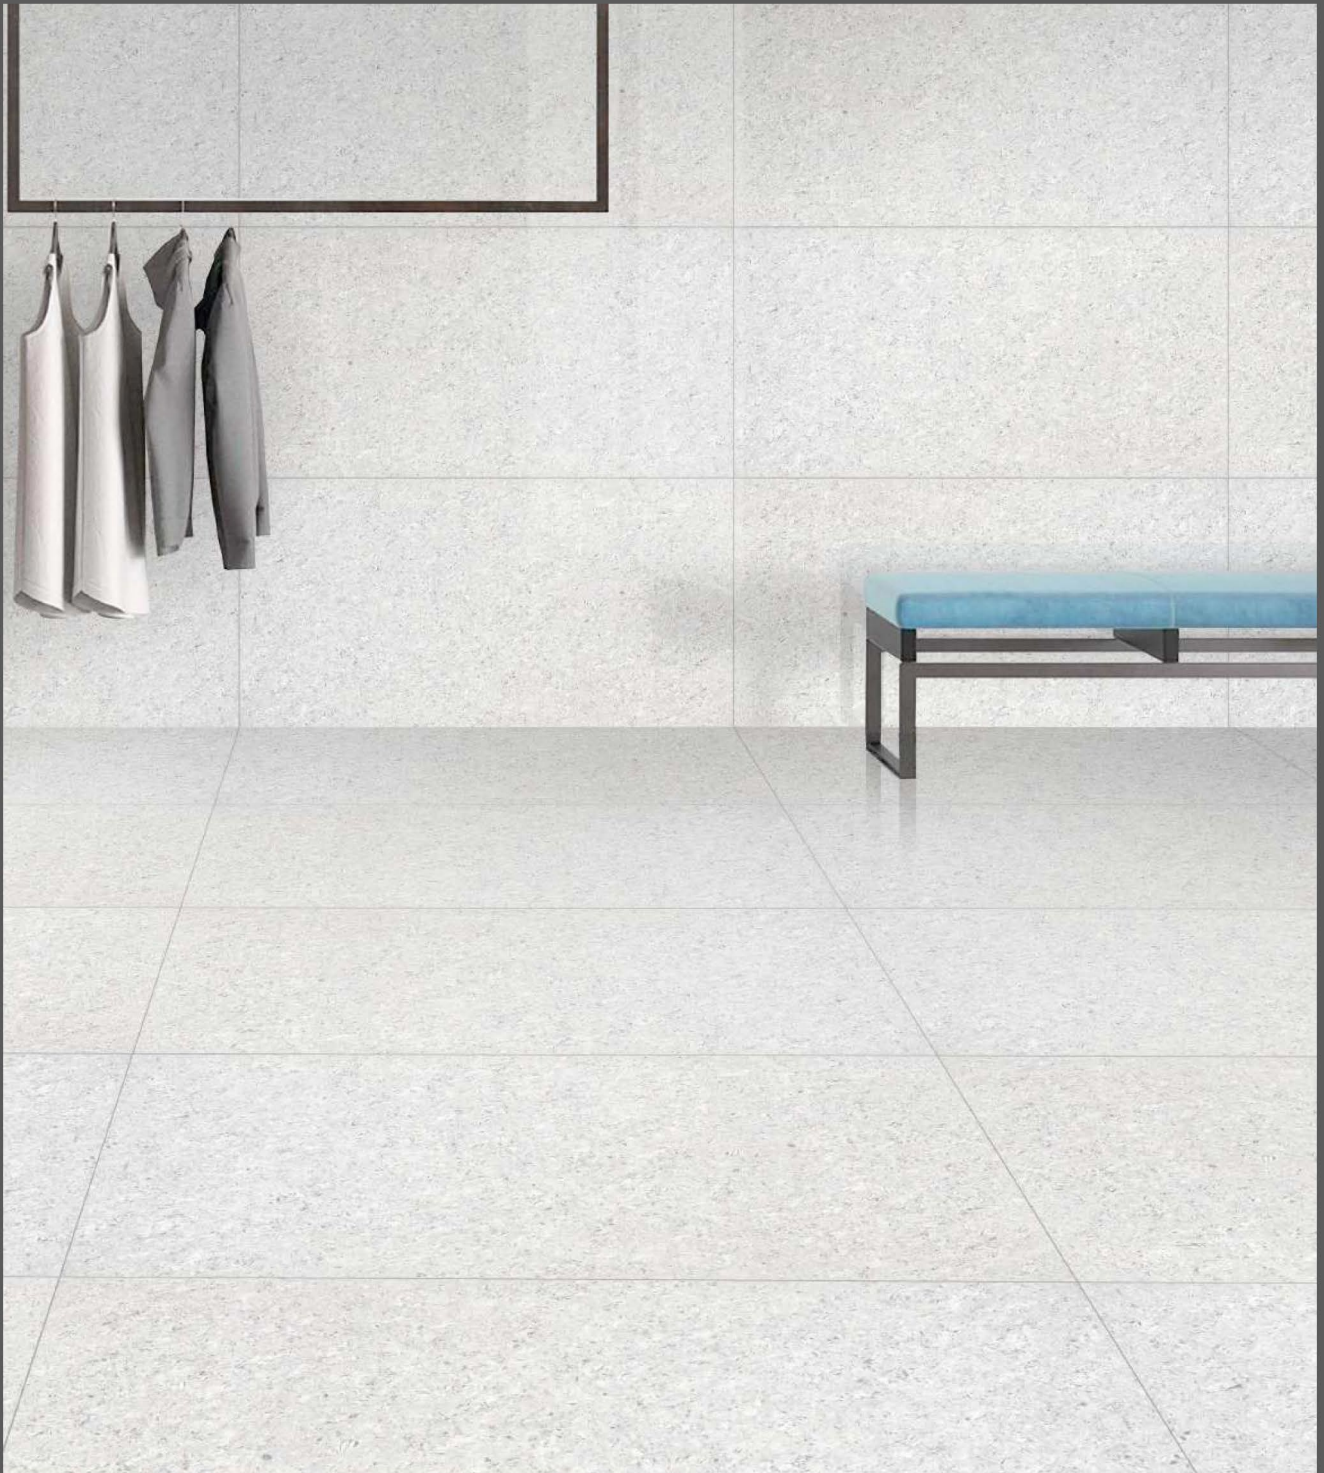

VOX GRAY (LIGHT)

600x1200mm

DOUBLE CHARGE