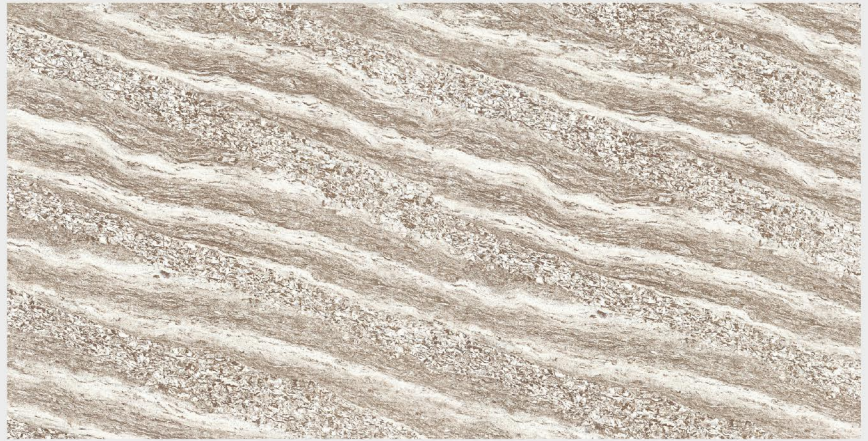

DOUBLE CHARGE ●

ROCCO GOLD (LIGHT) ●

600x1200mm ●

DOUBLE CHARGE ●

ROCCO SLATE (DARK) ●

600x1200mm ●

DOUBLE CHARGE ●

ROCCO CHOCO (DARK) ●