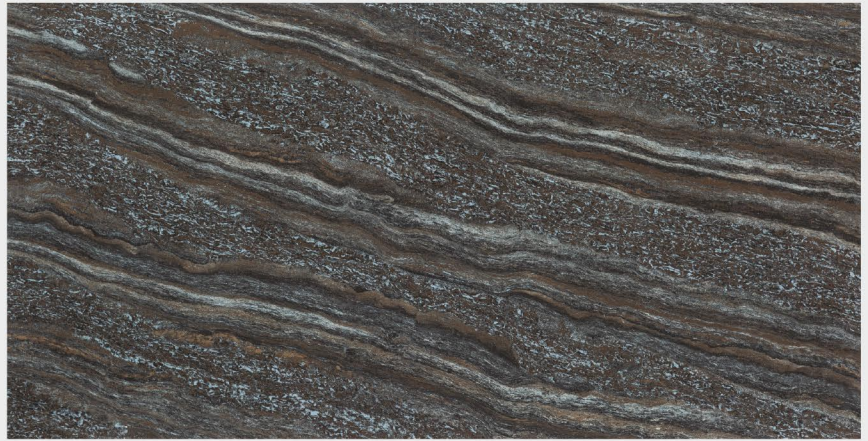

600x1200mm ●

DOUBLE CHARGE ●

ROCCO CANVAS (DARK) ●

600x1200mm ●

DOUBLE CHARGE ●

ROCCO ELEGANCE (DARK) ●

600x1200mm ●

DOUBLE CHARGE ●