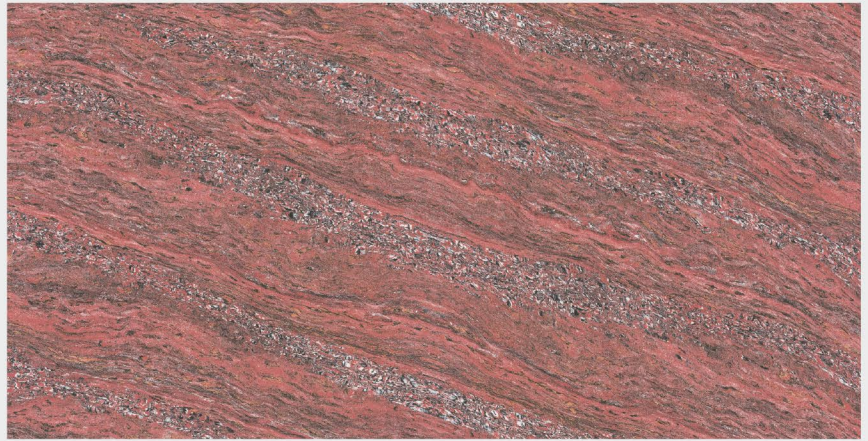

DOUBLE CHARGE ●

ROCCO LAVA (DARK) ●

600x1200mm ●

DOUBLE CHARGE ●

INTRODUCING
SPIDER SERIES

600x1200mm DOUBLE CHARGE VITRIFIED TILE

Fall in love with the wilderness of your ambience with our exclusively unique collection. These tiles are an art derived by the exquisite craftsmanship of our artisans. Become one with the characteristics of nature and build a profound dexterity around your space. These tiles will make you play with your creativity with imaginative playfulness.