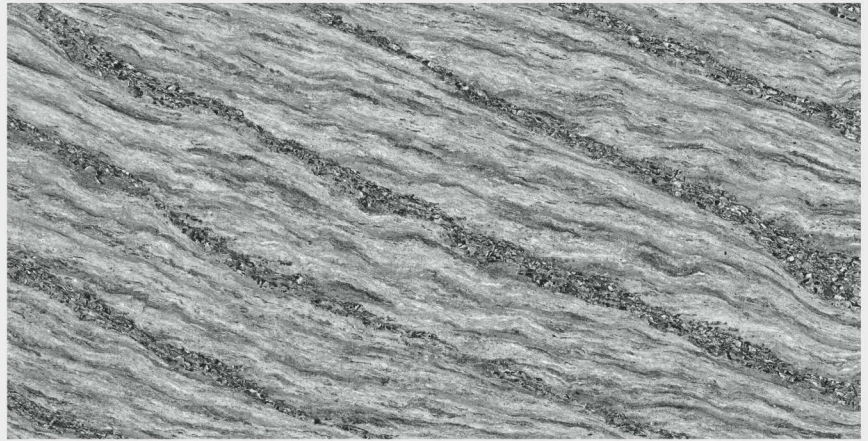

DOUBLE CHARGE ●

ROCCO GOLD (LIGHT) ●

600x1200mm ●

DOUBLE CHARGE ●

ROCCO SLATE (DARK) ●

600x1200mm ●

DOUBLE CHARGE ●

ROCCO CHOCO (DARK) ●