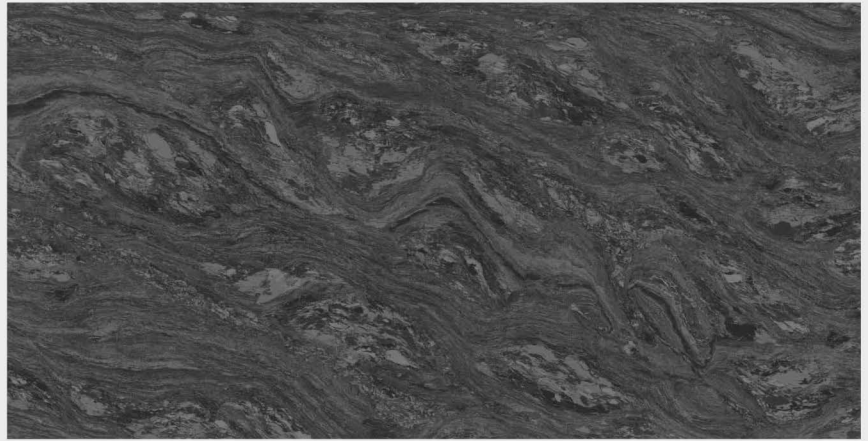

600x1200mm ●

DOUBLE CHARGE ●

MARBLE BLACK (DARK) ●

600x1200mm ●

DOUBLE CHARGE ●

MARBLE RED (DARK) ●

600x1200mm ●

DOUBLE CHARGE ●