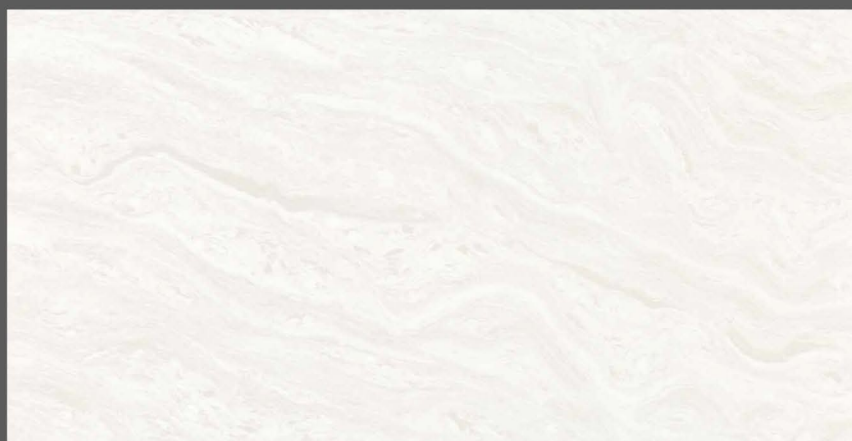

MARBLE WHITE (LIGHT) ●

600x1200mm ●

DOUBLE CHARGE ●