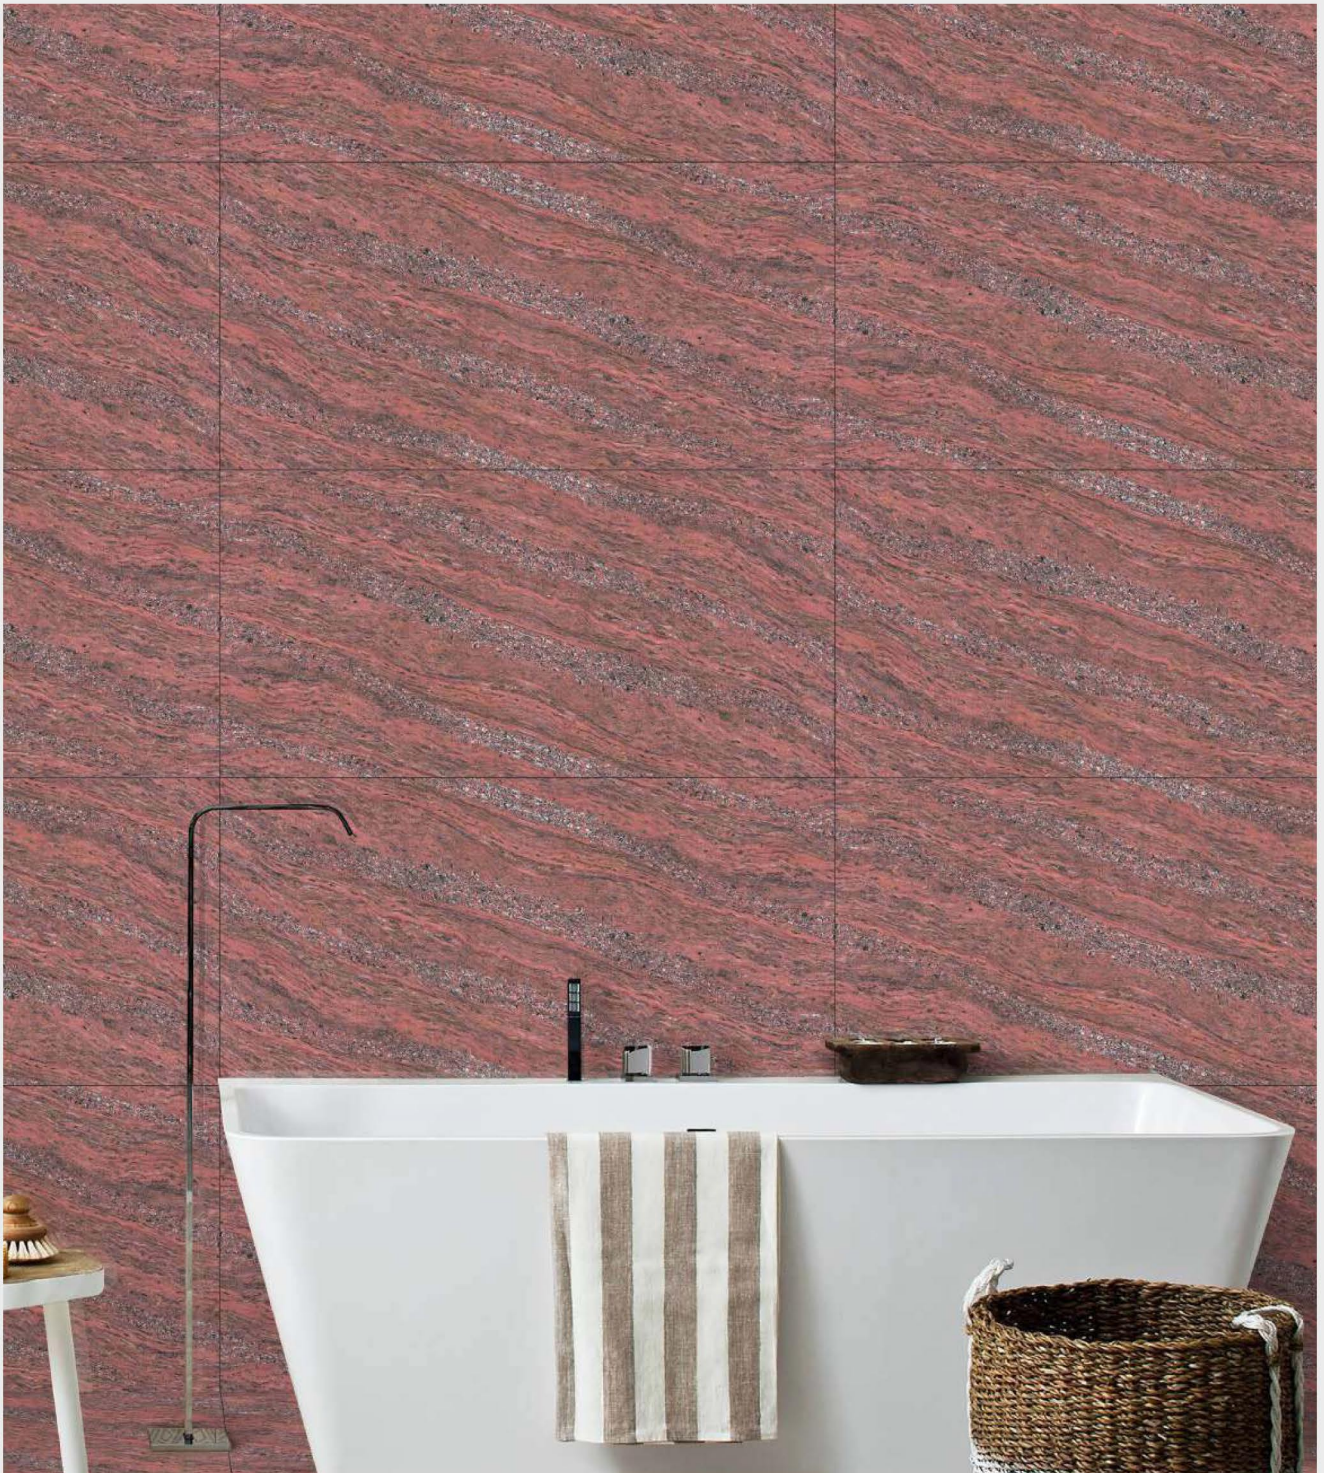

DOUBLE CHARGE ●

ROCCO LAVA (DARK) ●

600x1200mm ●

DOUBLE CHARGE ●

INTRODUCING
SPIDER SERIES

600x1200mm DOUBLE CHARGE VITRIFIED TILE

Fall in love with the wilderness of your ambience with our exclusively unique collection. These tiles are an art derived by the exquisite craftsmanship of our artisans. Become one with the characteristics of nature and build a profound dexterity around your space. These tiles will make you play with your creativity with imaginative playfulness.