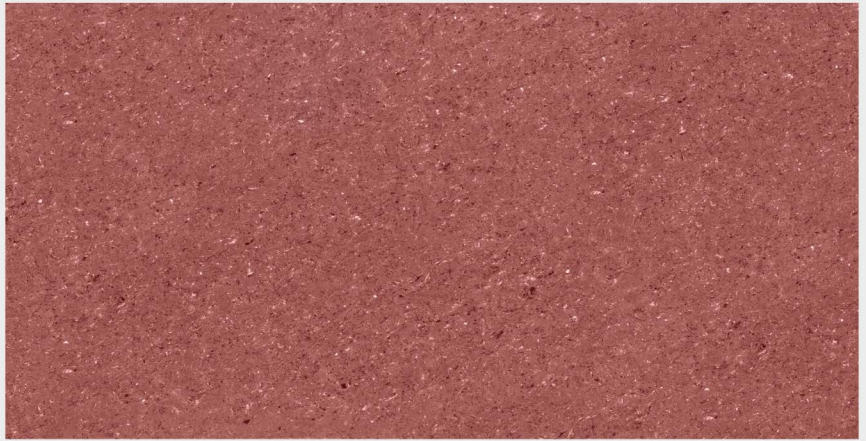

VOX ROSA (DARK)

600x1200mm

DOUBLE CHARGE