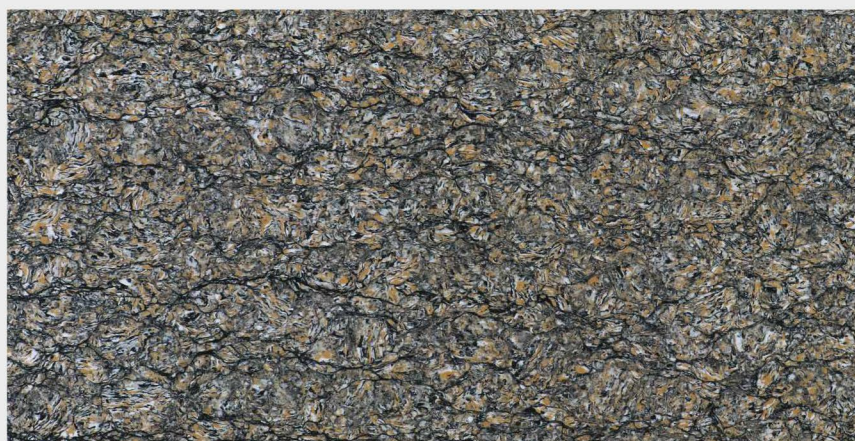

600x1200mm ●

DOUBLE CHARGE ●

INTRODUCING MARBLE SERIES

600x1200mm DOUBLE CHARGE VITRIFIED TILE

Discover a spree of artistic veins on marble slabs as you go deep diving for your best match into the marble series. Our marble series allows us to display characteristics and texture of Marble which can never be found in natural marbles. Comes with effective properties like lightweight and easy to install our exclusive collection exhibits an astonishingly calming impact in your ambience. Our large format Marble tile slabs are an ideal solution to enhance the beauty and grandeur of every space with their intriguing designs and patterns. Mastering the integrity of marbles, these tiles bring out the lost hypotheses of allurement seamlessly.