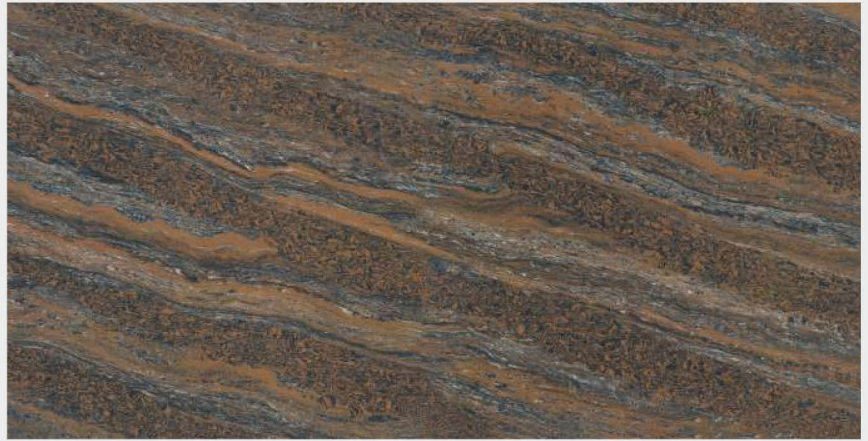

ROCCO BROWN (DARK) ●

600x1200mm ●

DOUBLE CHARGE ●