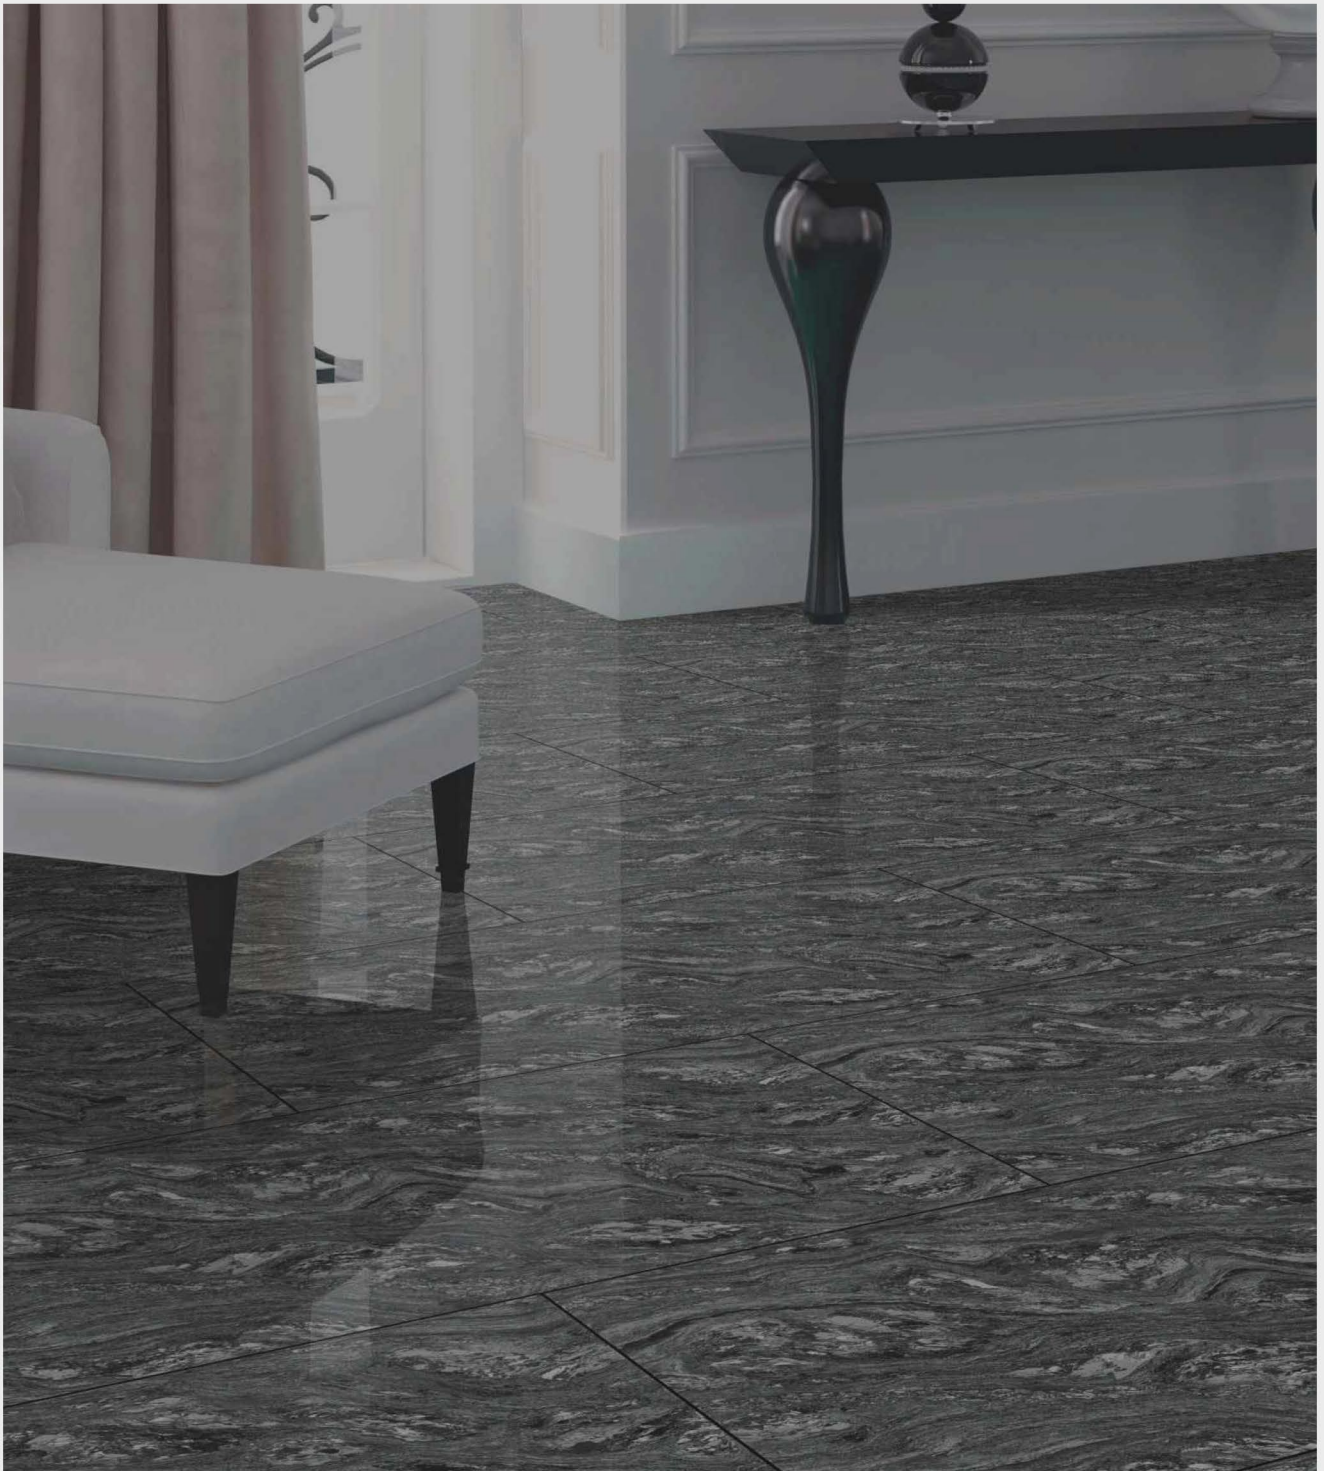

600x1200mm ●

DOUBLE CHARGE ●

MARBLE BLACK (DARK) ●

600x1200mm ●

DOUBLE CHARGE ●

MARBLE RED (DARK) ●

600x1200mm ●

DOUBLE CHARGE ●