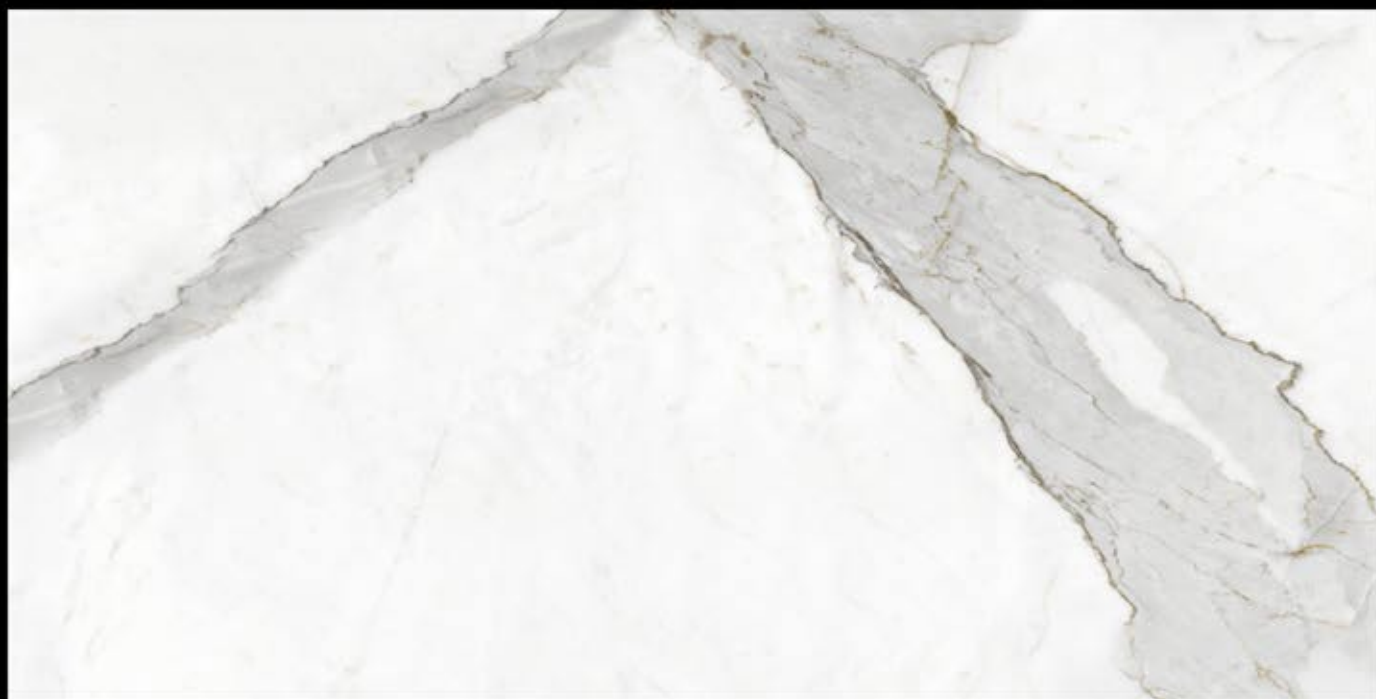

DIGITAL VITRIFIED TILES

60x120cm | POLISHED

mitra
i m p e x

20013

R1

R2