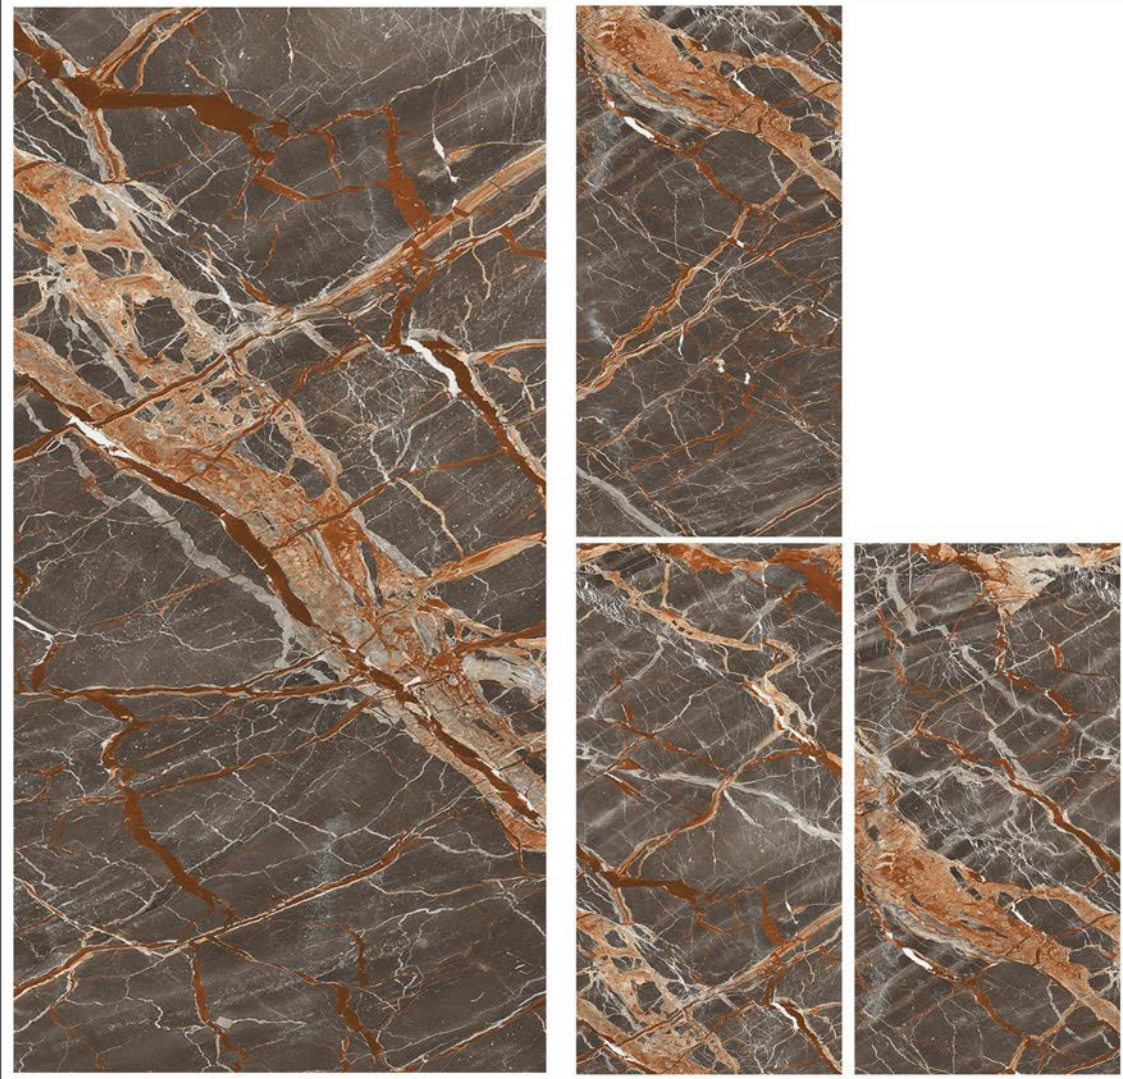

800x1600mm
POLISHED

ESTRADA