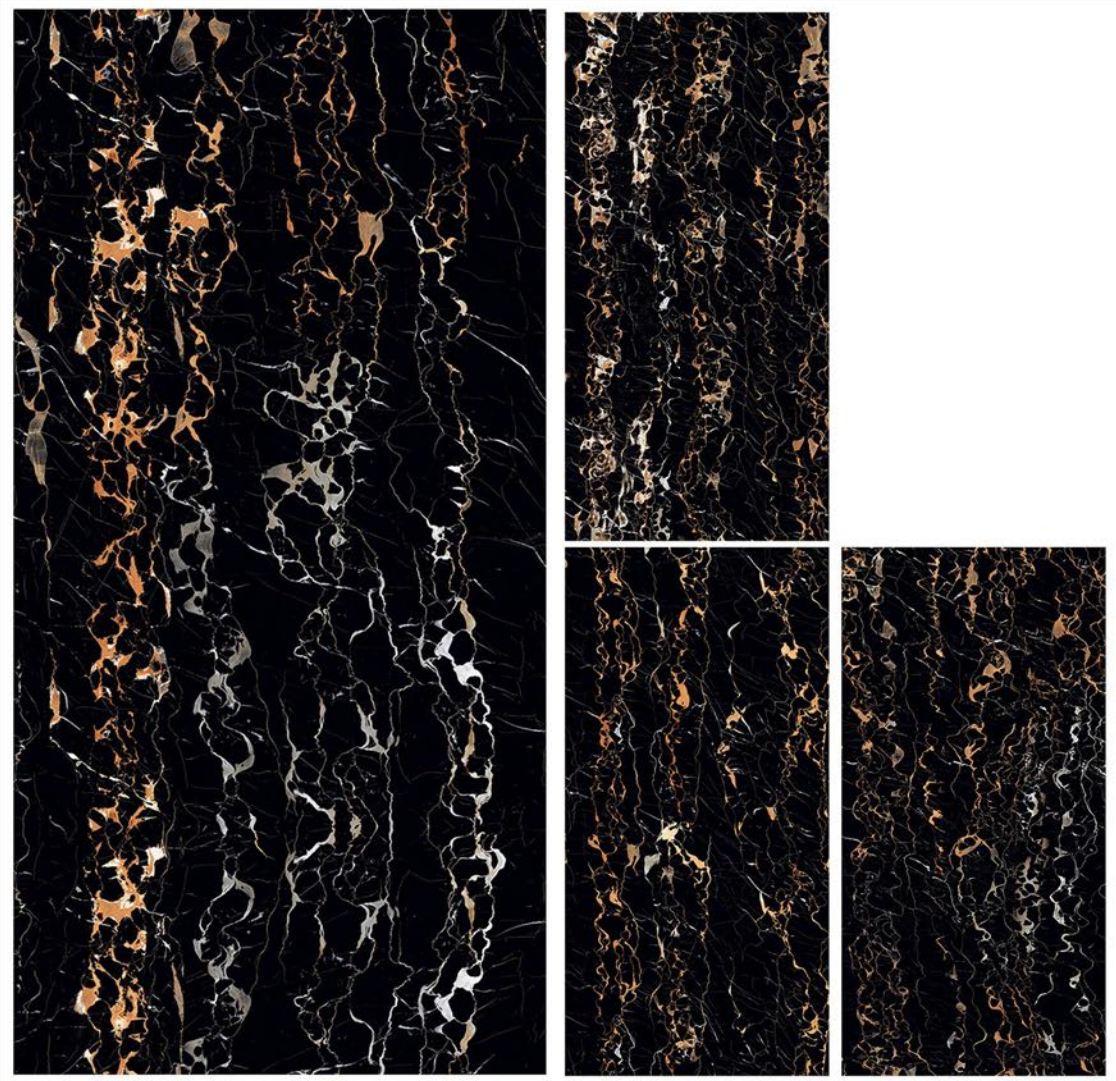

800x1600mm  
POLISHED

**LAVA STATUARIO**

800x1600mm  
POLISHED

**KENYA NERO GRANDE**

800x1600mm  
POLISHED

**HONEY ONYX**

800x1600mm  
POLISHED

**GREY OPERA**

800x1600mm  
POLISHED

**GOLDEN PORTORO**

800x1600mm  
POLISHED

**FUSION BROWN**

800x1600mm  
POLISHED

**FANTASY GREY**

800x1600mm  
POLISHED

**FANTASY BLUE**