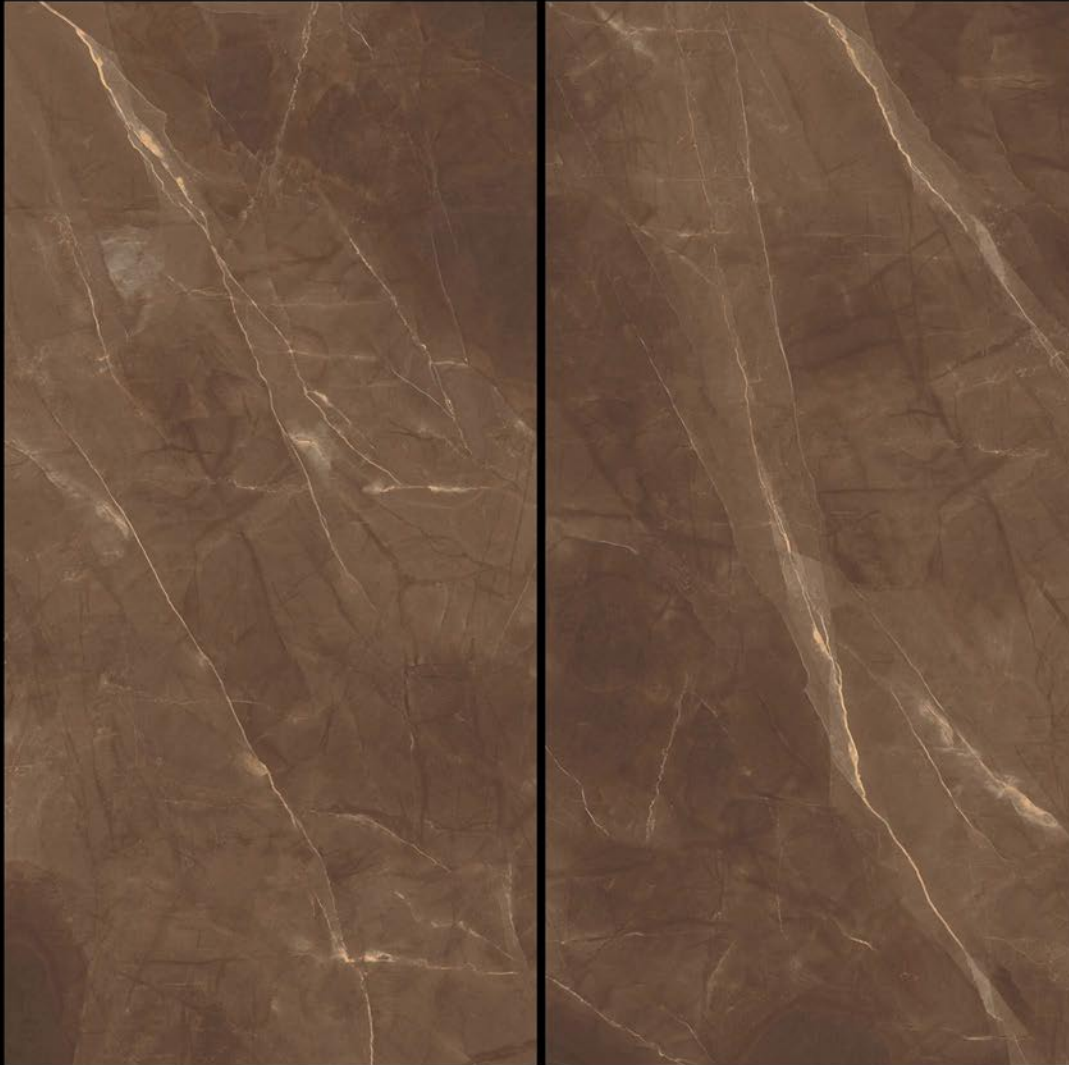

900x1800mm
POLISHED