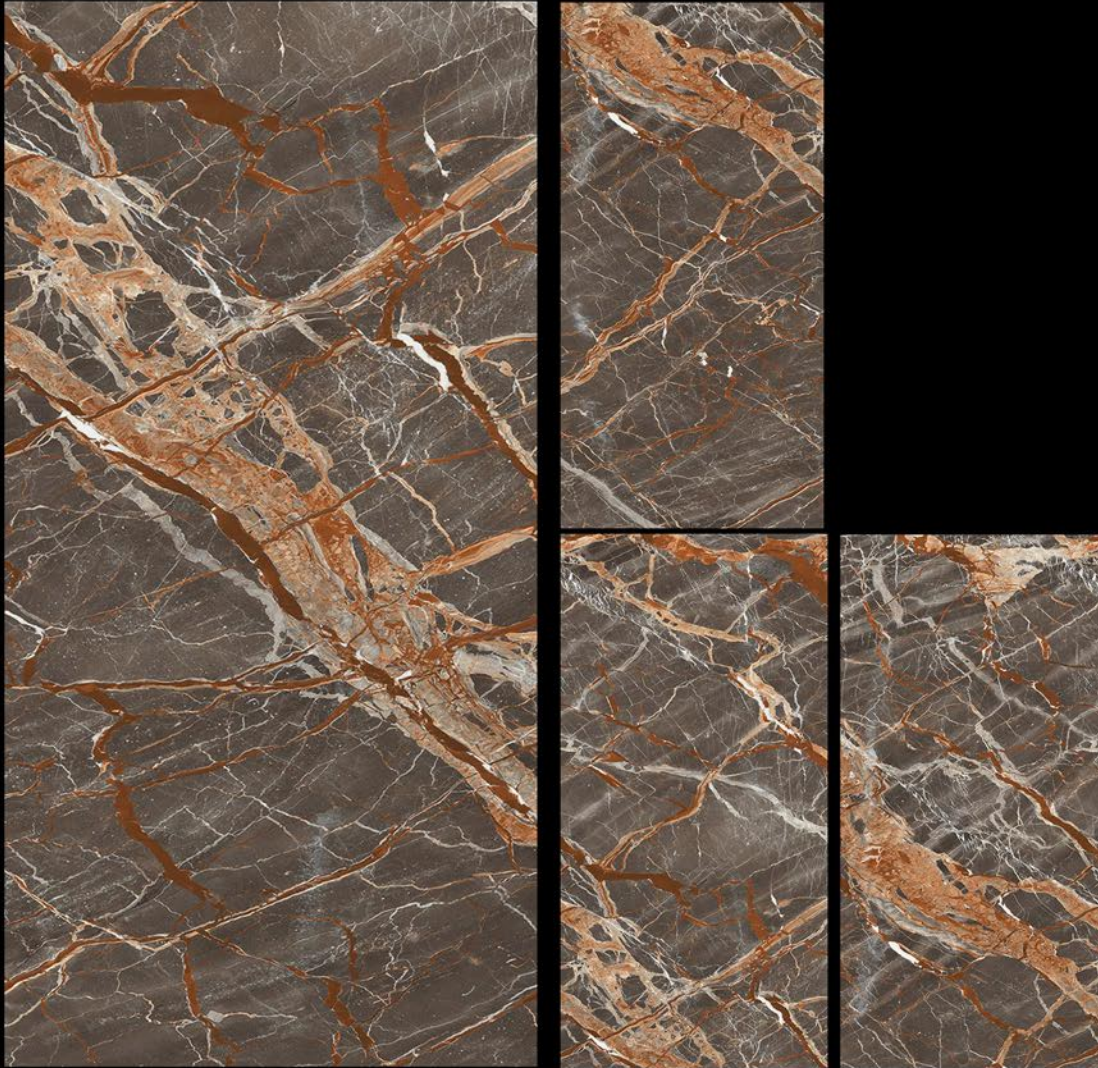

ICE ONYX

900x1800mm
POLISHED

GREY_WILLIAM

900x1800mm
POLISHED

FRENCH SILVER

900x1800mm
POLISHED

FRENCH PORCELAIN

900x1800mm
POLISHED